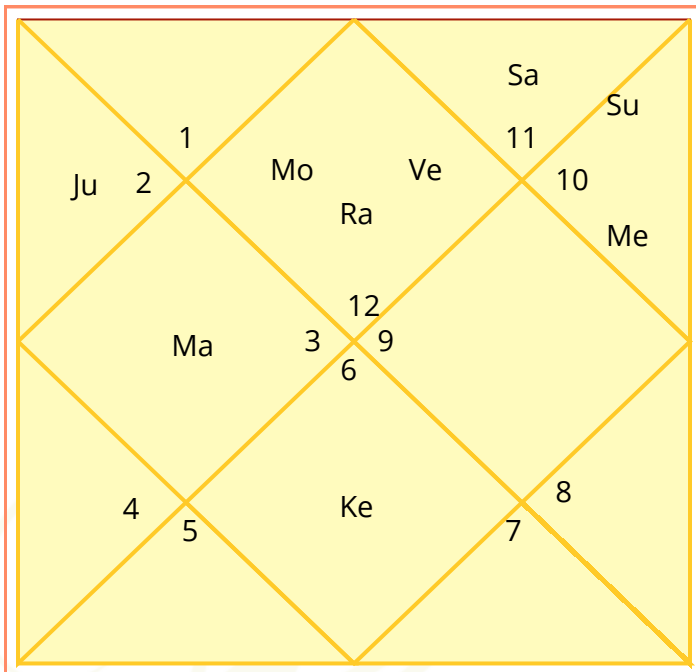

**Ketu**

Virgo  
Uttra Phalguni

--

# Horoscope Charts

## Lagna Chart(Birth Chart)

Ascendant or Lagna, is the degree of the sign which is rising on the eastern horizon at the time of birth. The Lagna is the most influential and important sign within the natal or lagna chart. This sign will be considered the first house of the horoscope, and the enumeration of the other houses follows in sequence through the rest of the signs of the zodiac. In this way, the Lagna does not only delineate the rising sign, but also all the other houses in the chart.

## Moon Chart

Moon Chart is an important tool of prediction and the results of planetary combinations are more prominent when the yogas or certain combinations happen in both Moon and Lagna Chart.