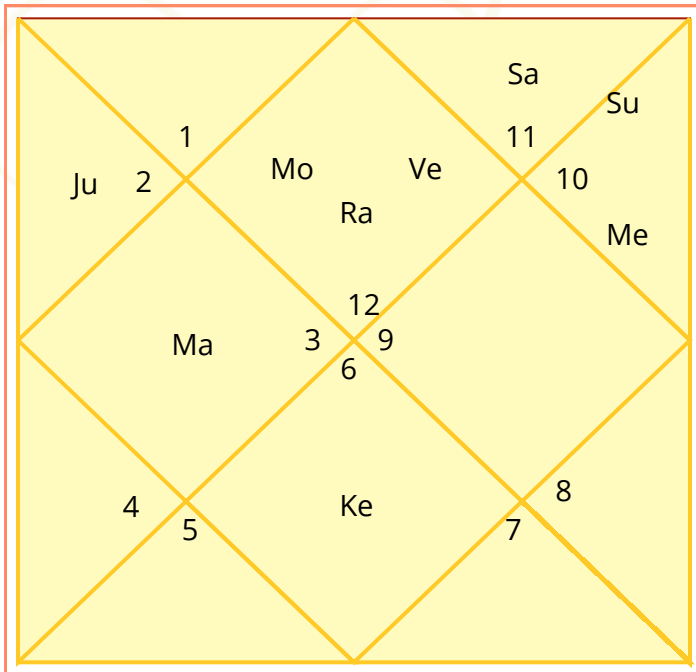

Pisces  
Uttra Bhadrapad

Unfavorable

**Saturn**

Aquarius  
Purva Bhadrapad

Unfavorable

**Rahu**

Pisces  
Uttra Bhadrapad

--

# Horoscope Charts

## Lagna Chart(Birth Chart)

Ascendant or Lagna, is the degree of the sign which is rising on the eastern horizon at the time of birth. The Lagna is the most influential and important sign within the natal or lagna chart. This sign will be considered the first house of the horoscope, and the enumeration of the other houses follows in sequence through the rest of the signs of the zodiac. In this way, the Lagna does not only delineate the rising sign, but also all the other houses in the chart.

## Moon Chart

Moon Chart is an important tool of prediction and the results of planetary combinations are more prominent when the yogas or certain combinations happen in both Moon and Lagna Chart.