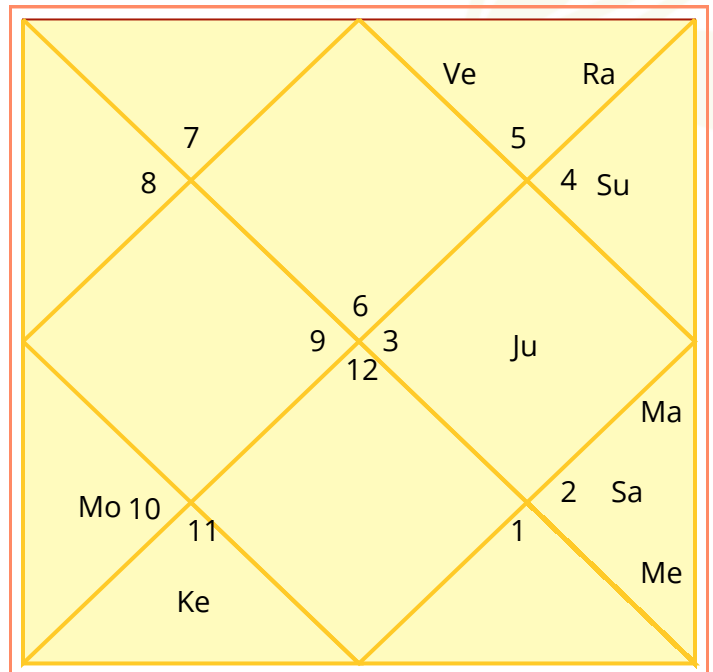

# Horoscope Charts

## Lagna Chart(Birth Chart)

Ascendant or Lagna, is the degree of the sign which is rising on the eastern horizon at the time of birth. The Lagna is the most influential and important sign within the natal or lagna chart. This sign will be considered the first house of the horoscope, and the enumeration of the other houses follows in sequence through the rest of the signs of the zodiac. In this way, the Lagna does not only delineate the rising sign, but also all the other houses in the chart.

## Moon Chart

Moon Chart is an important tool of prediction and the results of planetary combinations are more prominent when the yogas or certain combinations happen in both Moon and Lagna Chart.

## Navmansha Chart(D9)

Navmansha Chart is the most important divisional chart, Navmansha means nine part of a particular Rashi in which each Amsa consists of 3 degrees and 20 minutes.